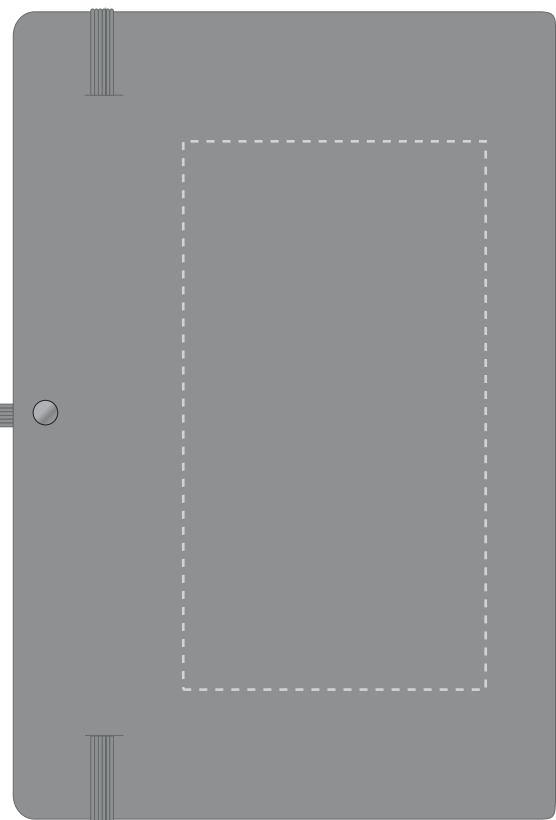

We stock this item in the following colours

PANTONE REFERENCE(S)

- Colour 1
- Colour 2
- Colour 3
- Colour 4

Product Image for visualisation - colours may vary

ARTWORK SCALE 50%

- CENTRED TO PRINT AREA
- CENTRED TO NOTEBOOK

ARTWORK SCALE 50%

- CENTRED TO PRINT AREA
- CENTRED TO NOTEBOOK

The dashed line is to demonstrate print area and will not appear on your printed item

PLEASE NOTE:

- All colours including print and product are for visual purposes only and should not be regarded as the actual colour of the product and print.
- Some products may vary from batch to batch and may differ from previous orders.
- The colour and texture of a product can also have an effect on the final print colour.
- By approving this order we accept that you understand these terms.

To proceed, please approve visual via the online system.

ARTWORK SCALE 100%

Max print area: 195mm x 100mm

ARTWORK SCALE 100%

Max print area: 145mm x 80mm